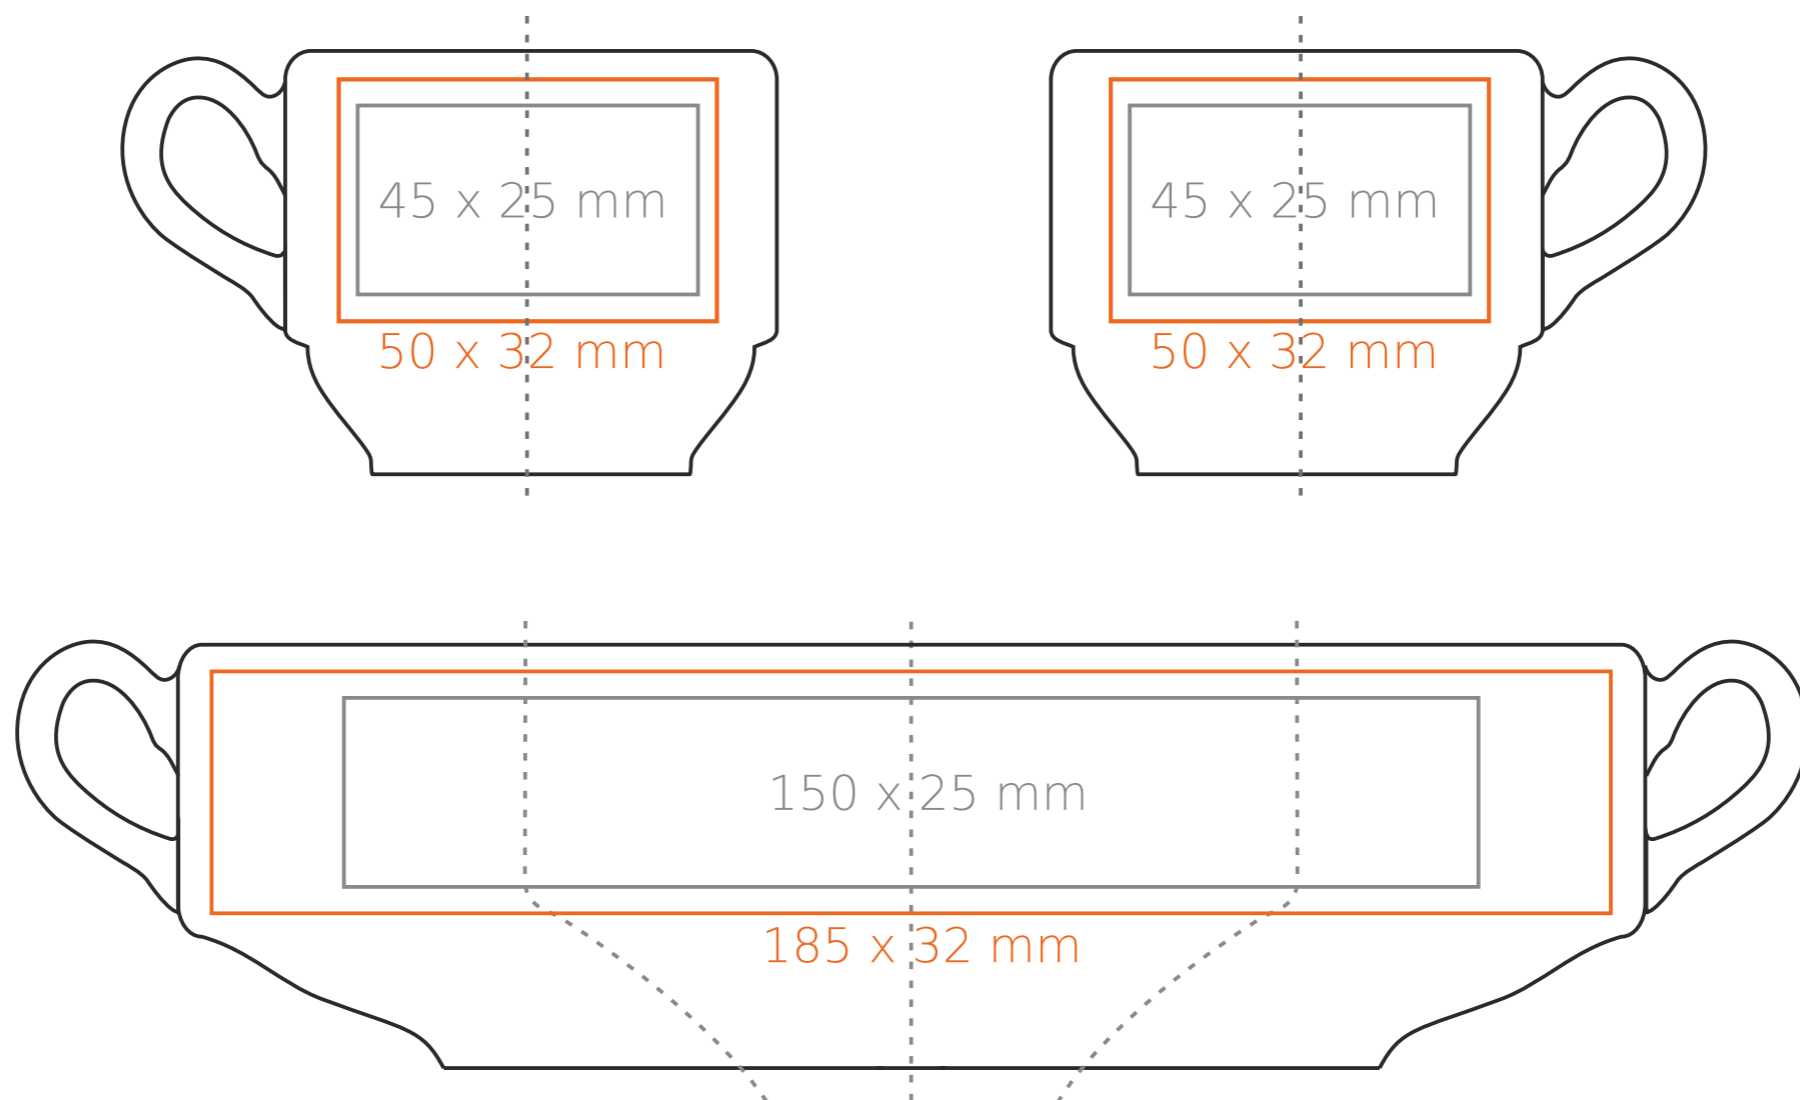

C/228 Modena

100 ml / h: 56 mm / Ø 65 mm

saucer Ø 120 mm

Imprint on the handle	- 25 x 7 mm
Imprint on the inside	- 30 x 15 mm
Imprint on the bottom inside	- Ø 25 mm
Imprint on the bottom outside	- Ø 25 mm

C/228 Modena

190 ml / h: 69 mm / Ø 79 mm

saucer Ø 145 mm

- Imprint on the handle - 30 x 7 mm
- Imprint on the inside - 40 x 15 mm
- Imprint on the bottom inside - Ø 30 mm
- Imprint on the bottom outside - Ø 30 mm

C/228 Modena

250 ml / h: 69 mm / Ø 89 mm

saucer Ø 160 mm

- Imprint on the handle - 30 x 7 mm
- Imprint on the inside - 40 x 20 mm
- Imprint on the bottom inside - Ø 30 mm
- Imprint on the bottom outside - Ø 30 mm