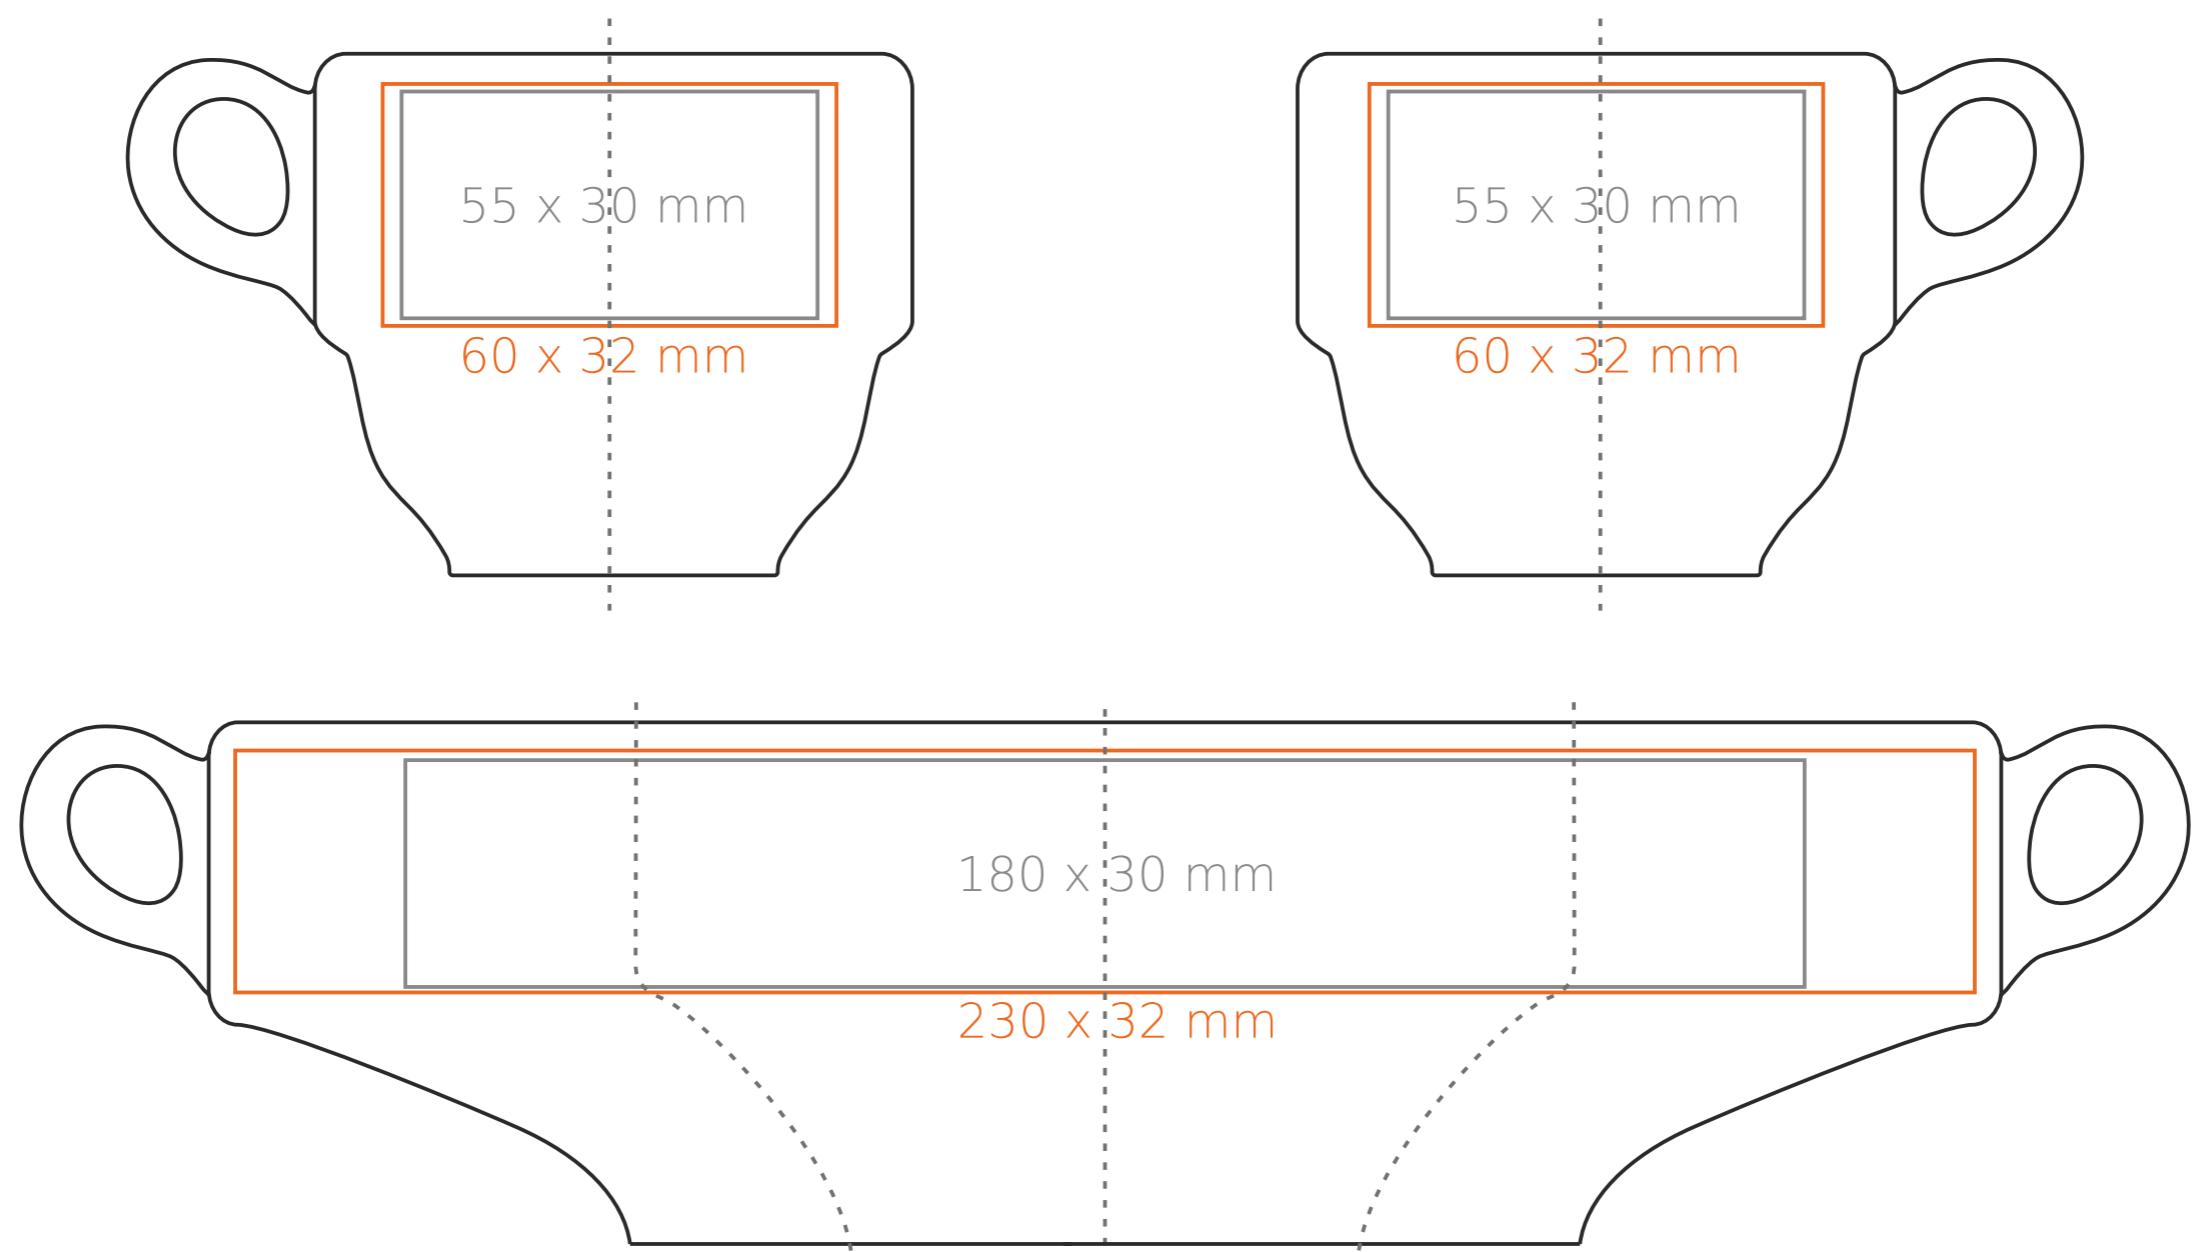

C/228 Modena

100 ml / h: 56 mm / Ø 65 mm

saucer Ø 120 mm

Imprint on the handle	- 25 x 7 mm
Imprint on the inside	- 30 x 15 mm
Imprint on the bottom inside	- Ø 25 mm
Imprint on the bottom outside	- Ø 25 mm

C/228 Modena

190 ml / h: 69 mm / Ø 79 mm

saucer Ø 145 mm

- Imprint on the handle - 30 x 7 mm
- Imprint on the inside - 40 x 15 mm
- Imprint on the bottom inside - Ø 30 mm
- Imprint on the bottom outside - Ø 30 mm

C/228 Modena

250 ml / h: 69 mm / Ø 89 mm

saucer Ø 160 mm

- Imprint on the handle - 30 x 7 mm
- Imprint on the inside - 40 x 20 mm
- Imprint on the bottom inside - Ø 30 mm
- Imprint on the bottom outside - Ø 30 mm