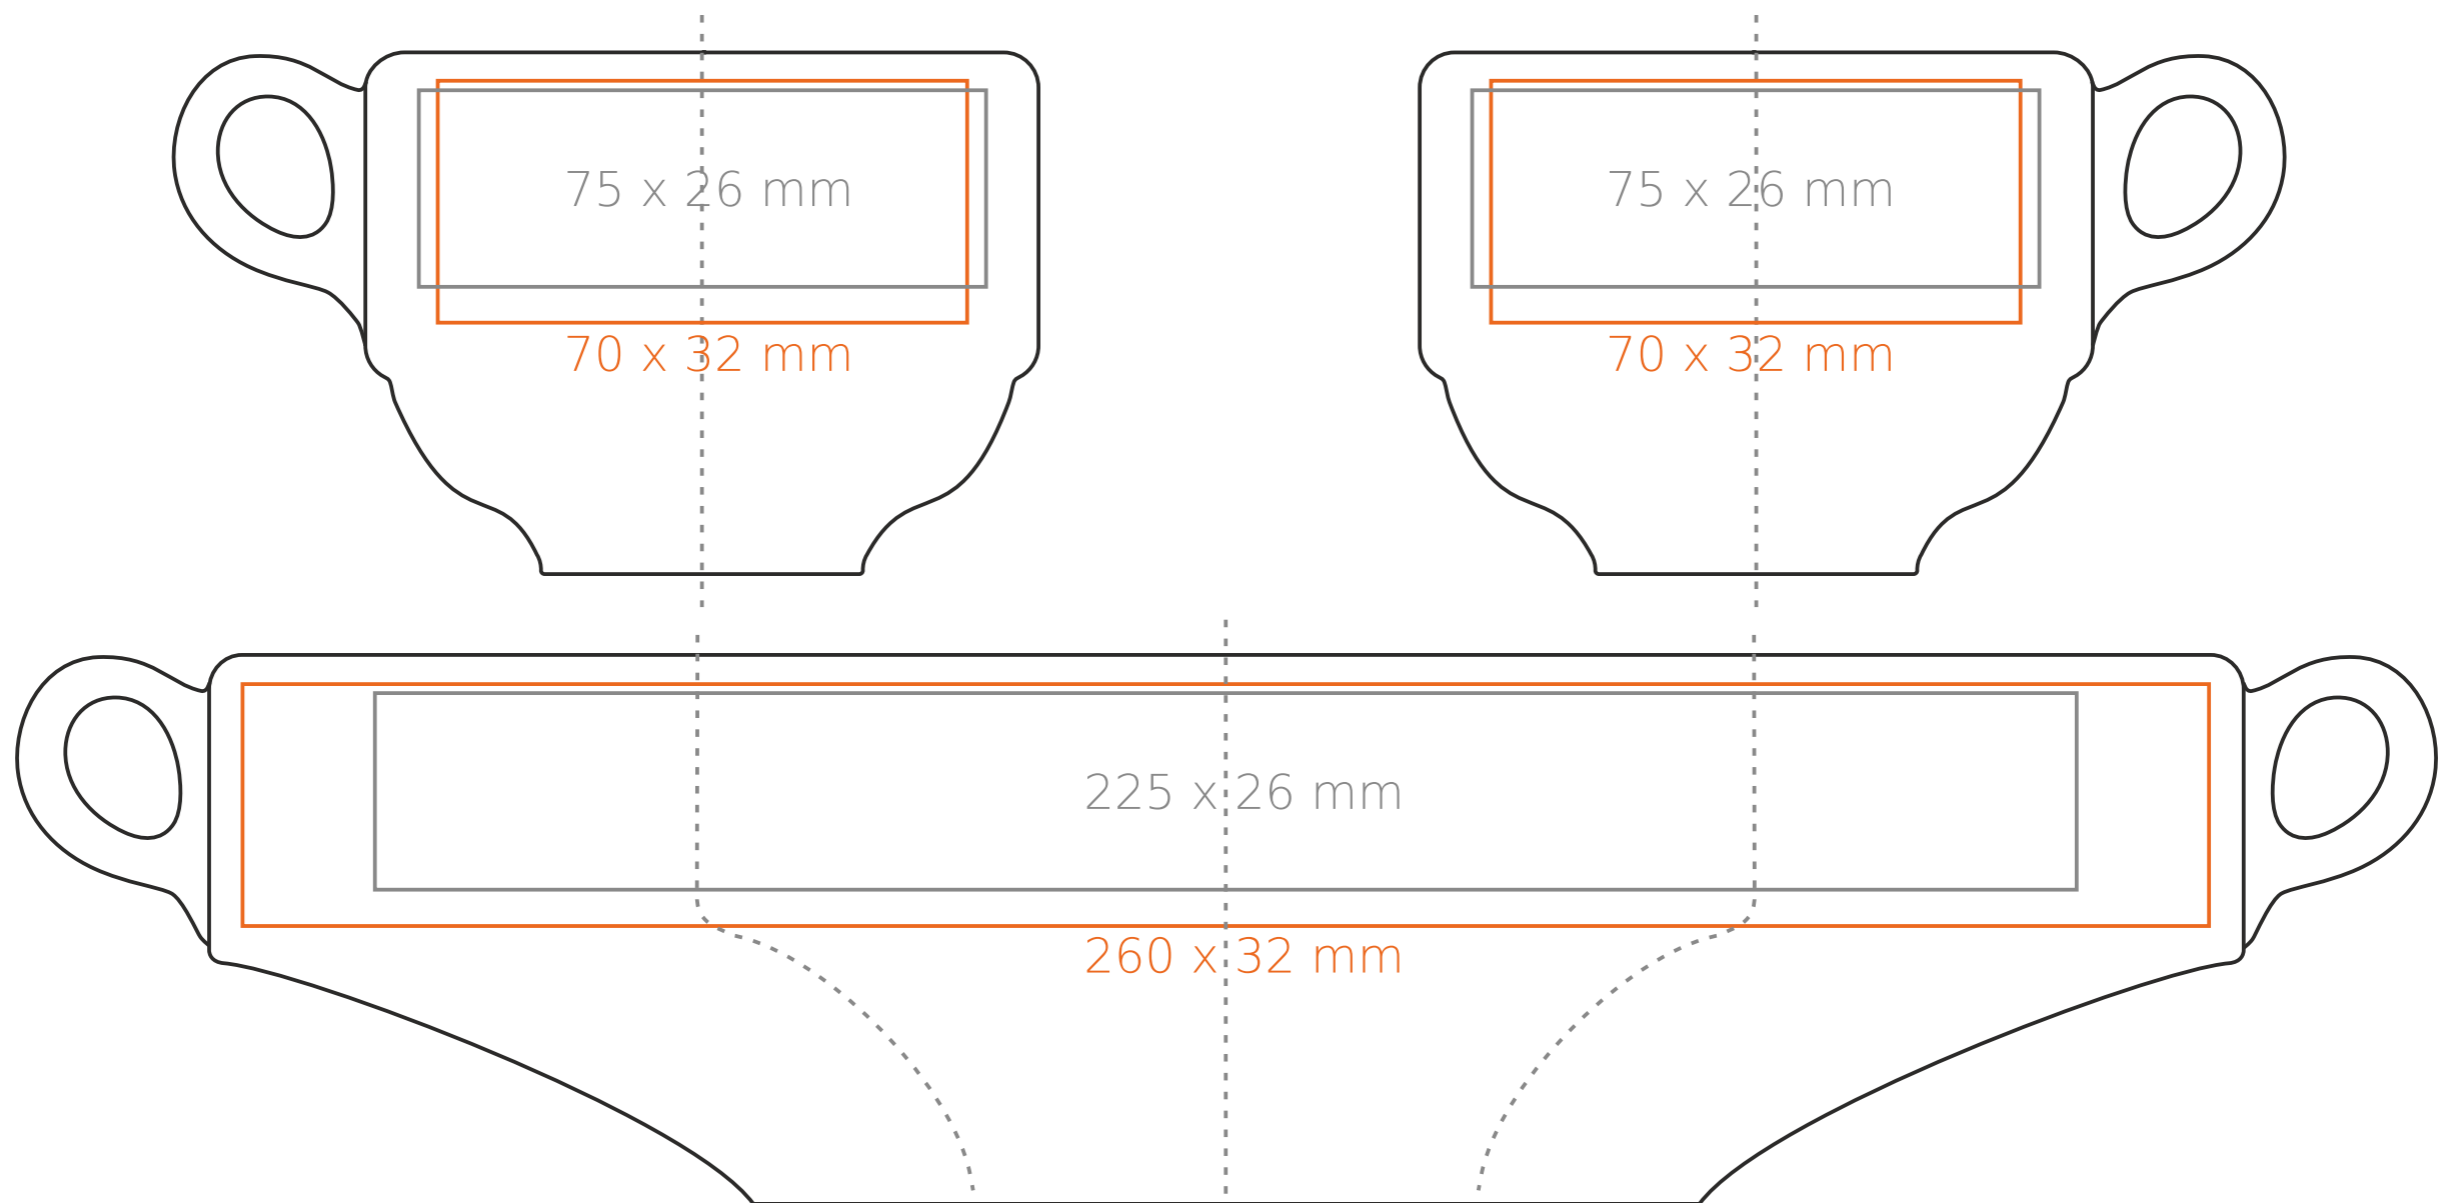

C/228 Modena

100 ml / h: 56 mm / Ø 65 mm

saucer Ø 120 mm

Imprint on the handle	- 25 x 7 mm
Imprint on the inside	- 30 x 15 mm
Imprint on the bottom inside	- Ø 25 mm
Imprint on the bottom outside	- Ø 25 mm

C/228 Modena

190 ml / h: 69 mm / Ø 79 mm

saucer Ø 145 mm

- Imprint on the handle - 30 x 7 mm
- Imprint on the inside - 40 x 15 mm
- Imprint on the bottom inside - Ø 30 mm
- Imprint on the bottom outside - Ø 30 mm

C/228 Modena

250 ml / h: 69 mm / Ø 89 mm

saucer Ø 160 mm

- Imprint on the handle - 30 x 7 mm
- Imprint on the inside - 40 x 20 mm
- Imprint on the bottom inside - Ø 30 mm
- Imprint on the bottom outside - Ø 30 mm