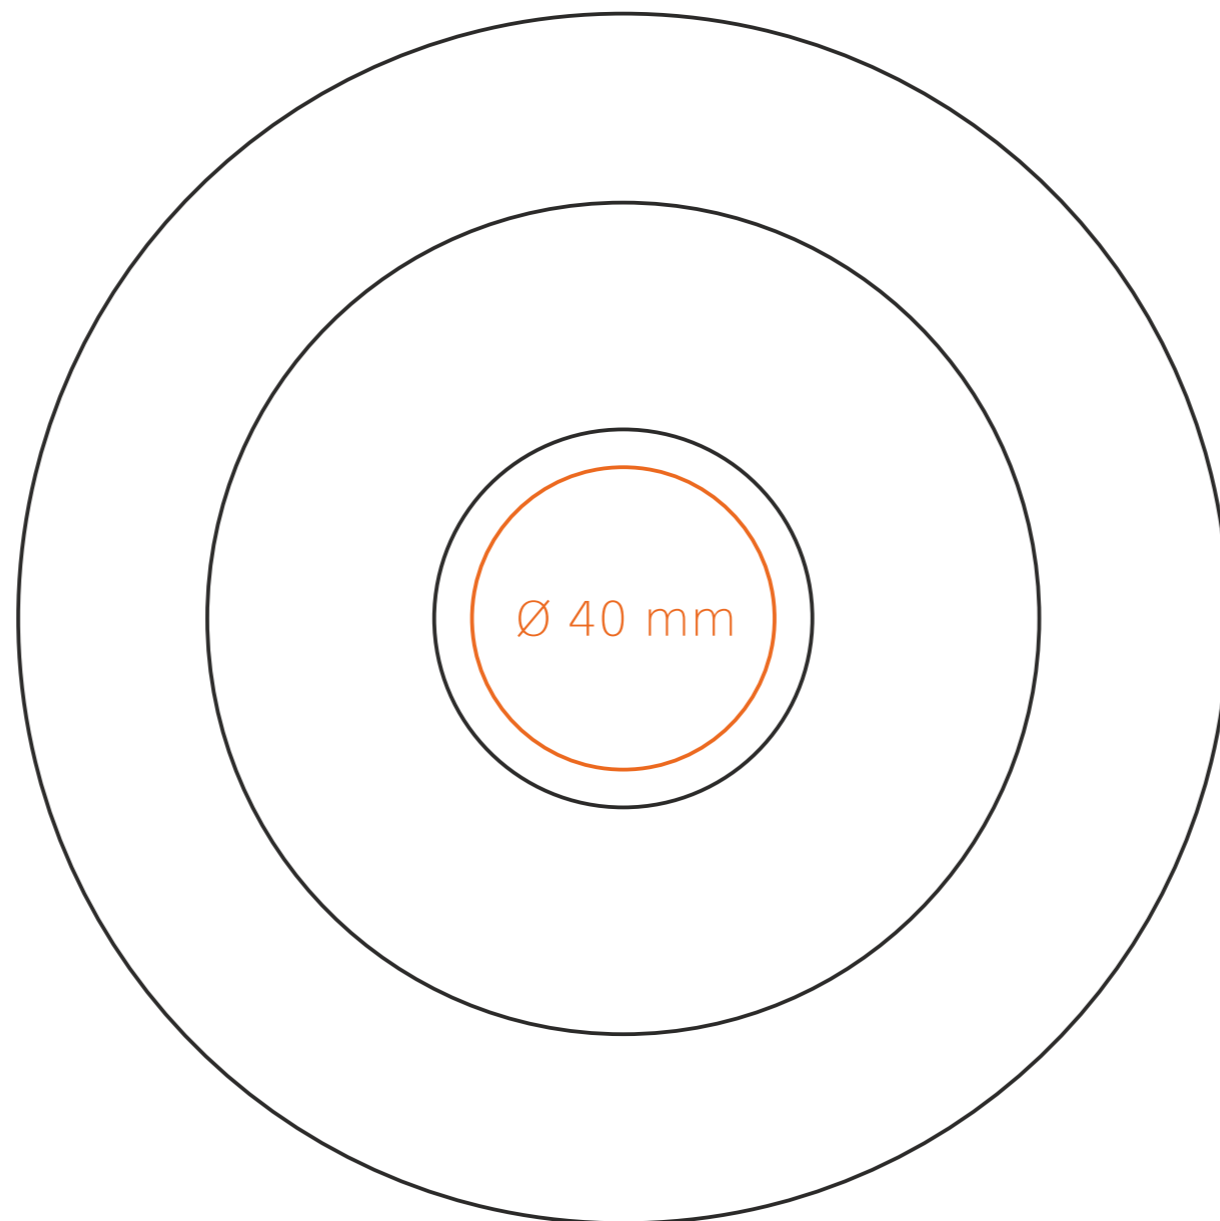

C/228 Modena

100 ml / h: 56 mm / Ø 65 mm

saucer Ø 120 mm

Imprint on the handle	- 25 x 7 mm
Imprint on the inside	- 30 x 15 mm
Imprint on the bottom inside	- Ø 25 mm
Imprint on the bottom outside	- Ø 25 mm

C/228 Modena

190 ml / h: 69 mm / Ø 79 mm

saucer Ø 145 mm

- Imprint on the handle - 30 x 7 mm
- Imprint on the inside - 40 x 15 mm
- Imprint on the bottom inside - Ø 30 mm
- Imprint on the bottom outside - Ø 30 mm

C/228 Modena

250 ml / h: 69 mm / Ø 89 mm

saucer Ø 160 mm

- Imprint on the handle - 30 x 7 mm
- Imprint on the inside - 40 x 20 mm
- Imprint on the bottom inside - Ø 30 mm
- Imprint on the bottom outside - Ø 30 mm