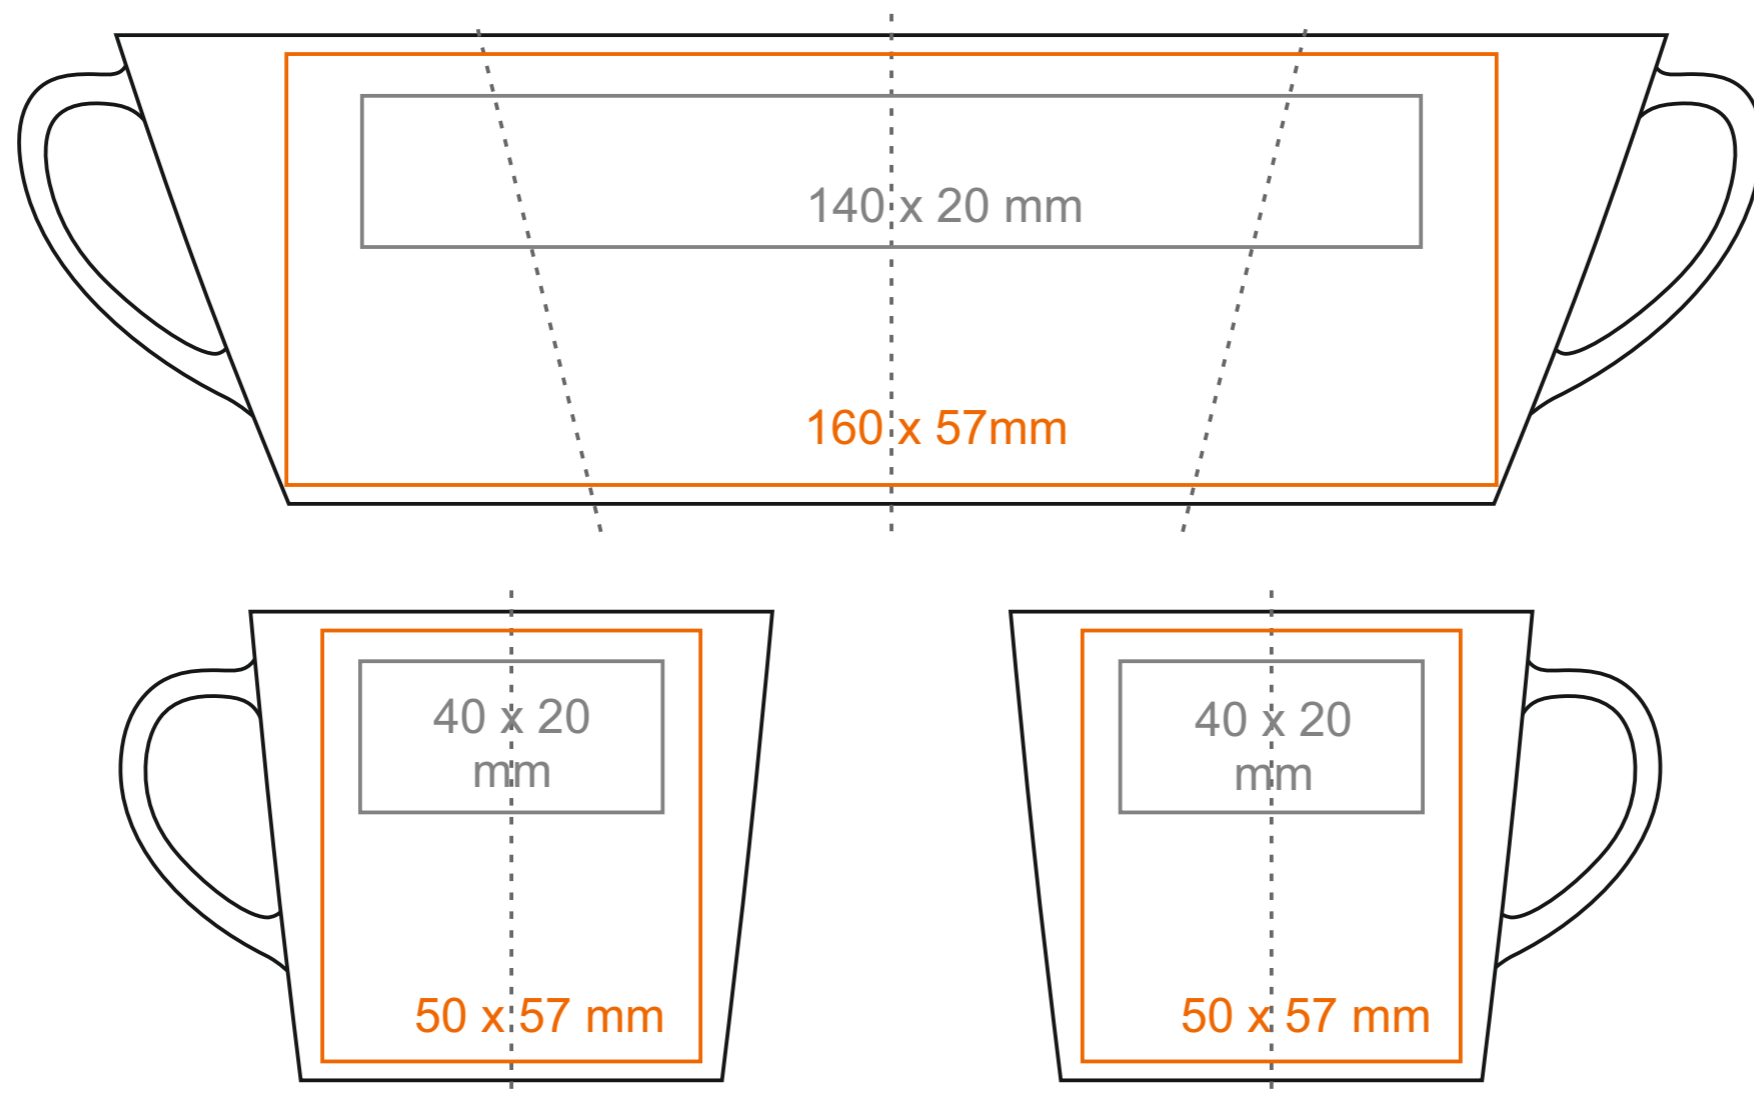

C_231 Victor

120 ml / h: 62 mm / Ø 69 mm

saucer Ø 128 mm

- | | |
|-------------------------------|--------------|
| Imprint on the handle | - 50 x 8 mm |
| Imprint on the inside | - 35 x 20 mm |
| Imprint on the bottom inside | - Ø 25 mm |
| Imprint on the bottom outside | - Ø 25 mm |

C/231 Victor

210 ml / h: 73 mm / Ø 83 mm

saucer Ø 149 mm

Imprint on the handle - 30 x 10 mm

Imprint on the inside - 40 x 20 mm

*In the case of projects for transfer print running outside of the standard

[How to prepare print material](#)

Imprint on the bottom inside - Ø 35 mm

meaning

- **Imprint on the bottom outside** - Ø 30 mm
- Sensitive Touch
- Direct Print