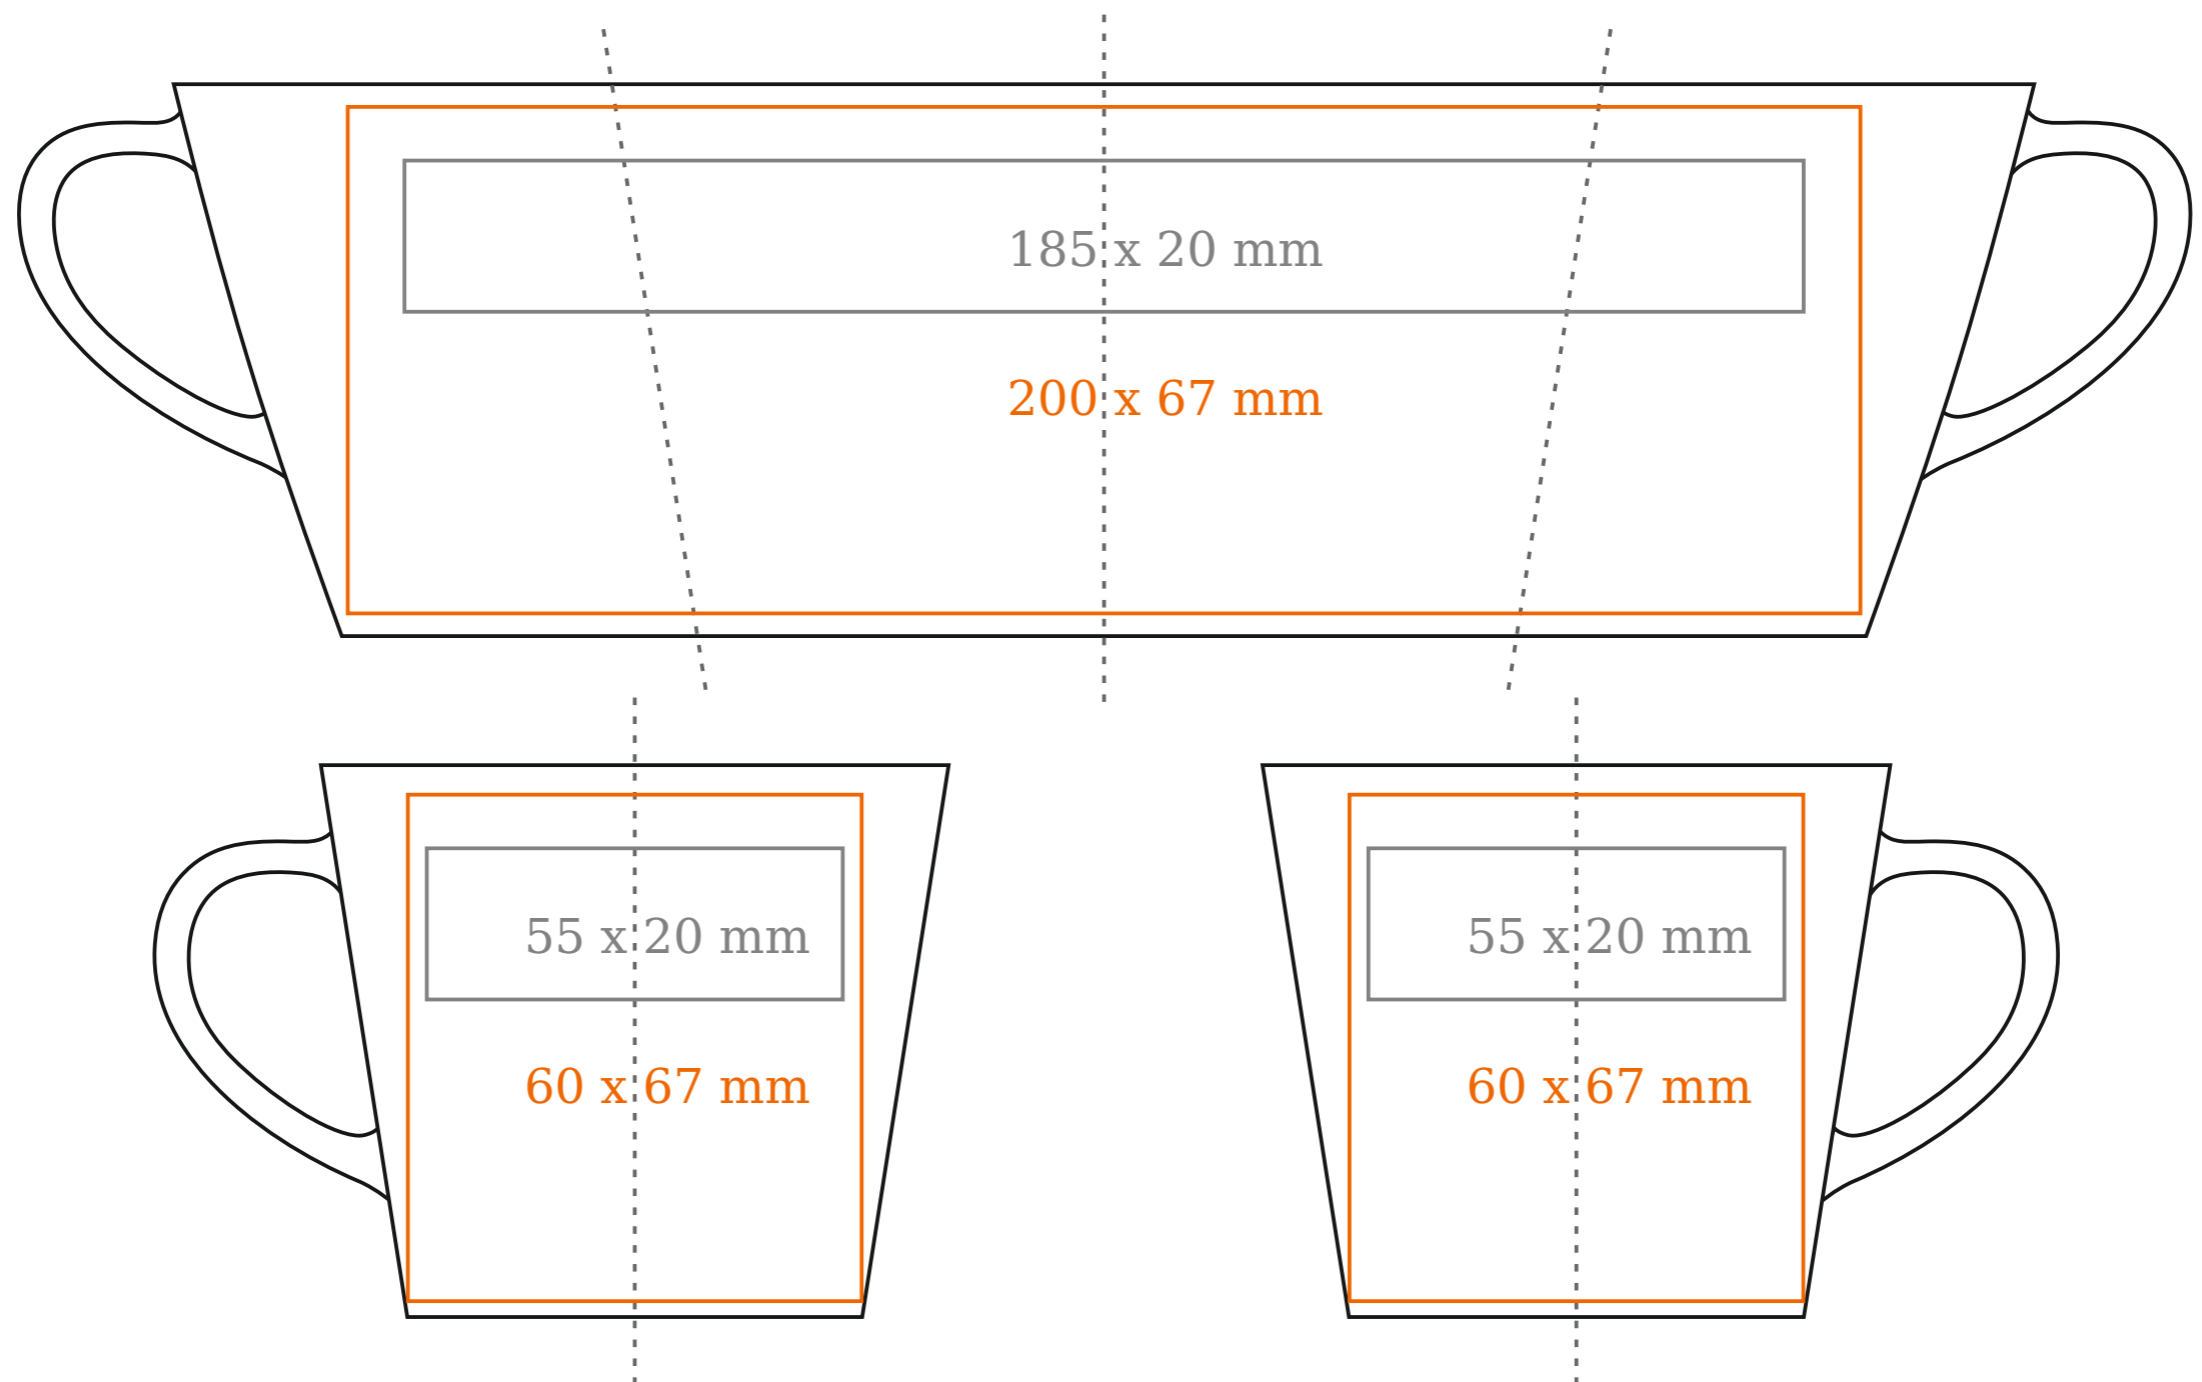

C_231 Victor

120 ml / h: 62 mm / Ø 69 mm

saucer Ø 128 mm

- | | |
|-------------------------------|--------------|
| Imprint on the handle | - 50 x 8 mm |
| Imprint on the inside | - 35 x 20 mm |
| Imprint on the bottom inside | - Ø 25 mm |
| Imprint on the bottom outside | - Ø 25 mm |

*In the case of projects for transfer print running outside of the standard print area, please contact our sales department.

[How to prepare print material](#)

meaning

- Transfer Print
- Sensitive Touch
- Direct Print

C/231 Victor

210 ml / h: 73 mm / Ø 83 mm

saucer Ø 149 mm

Imprint on the handle - 30 x 10 mm

Imprint on the inside - 40 x 20 mm

*In the case of projects for transfer print running outside of the standard

[How to prepare print material](#)

Imprint on the bottom inside - Ø 35 mm

meaning

- **Imprint on the bottom outside** - Ø 30 mm
- Sensitive Touch
- Direct Print