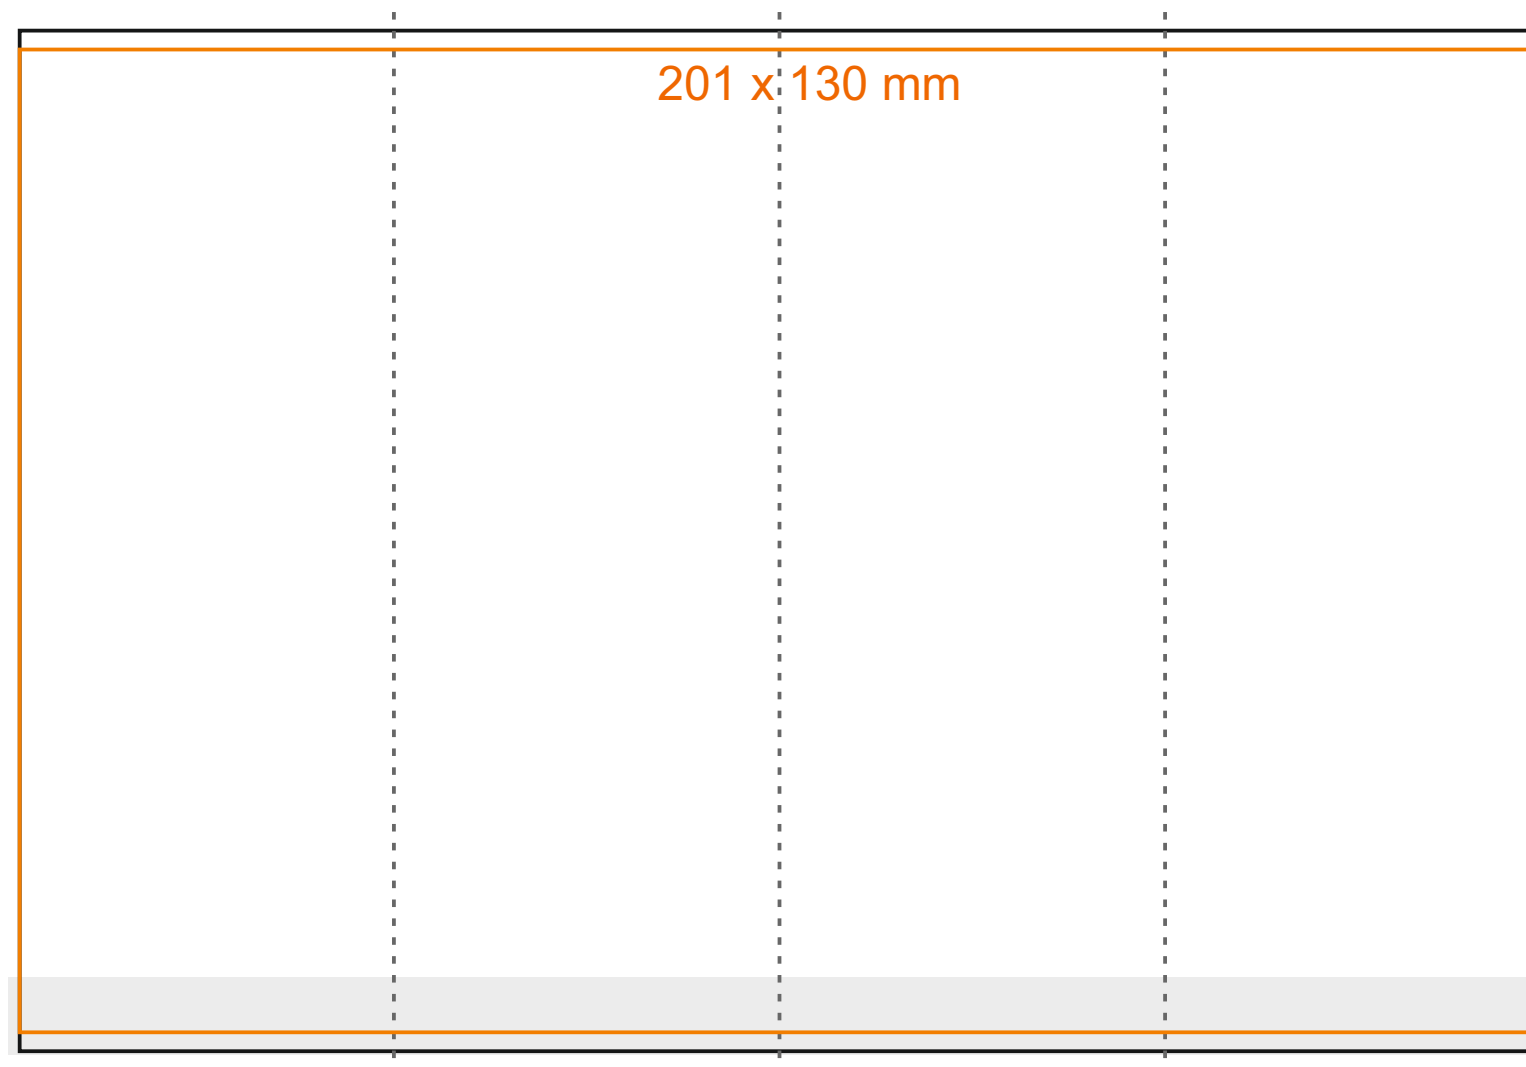

G_512 Tina

260 ml / h: 135 mm / Ø 64 mm

*In the case of projects for transfer print running outside of the standard print area, please contact our sales department.

[How to prepare print material](#)

meaning

- Transfer Print
- Sensitive Touch