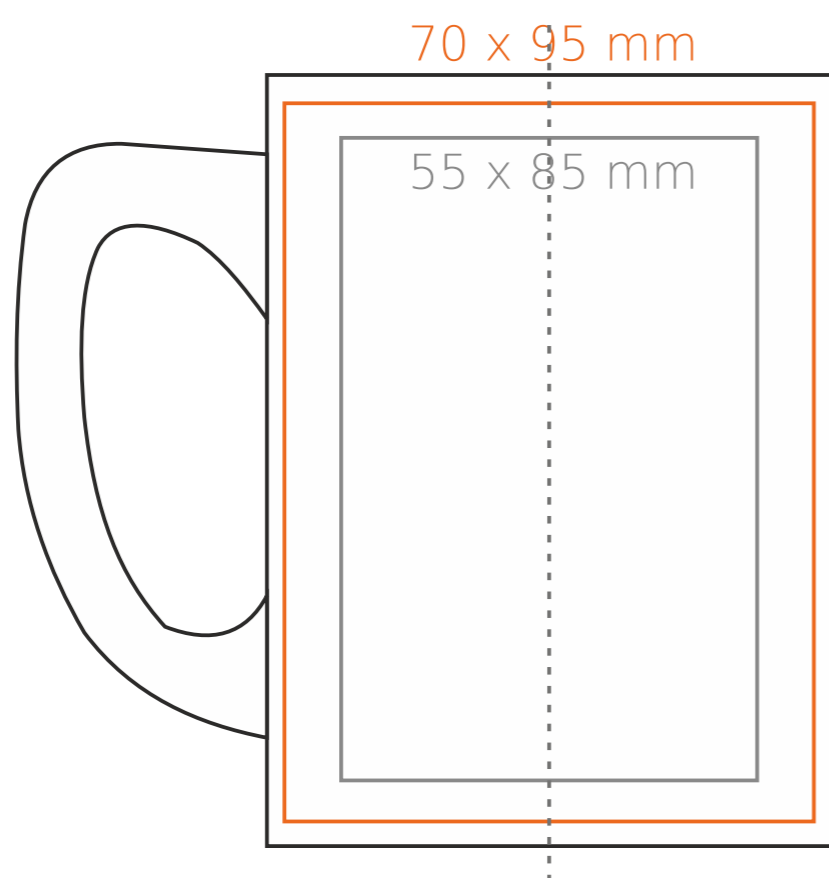

M/049 Anna

280 ml / h: 102 mm / Ø 77 mm

- Imprint on the inside - 40 x 20 mm
- Imprint on the bottom outside - Ø 45 mm

*In the case of projects for transfer print running outside of the standard print area, please contact our sales department.

[How to prepare print material](#)

meaning

- Transfer Print
- Sensitive Touch
- Direct Print