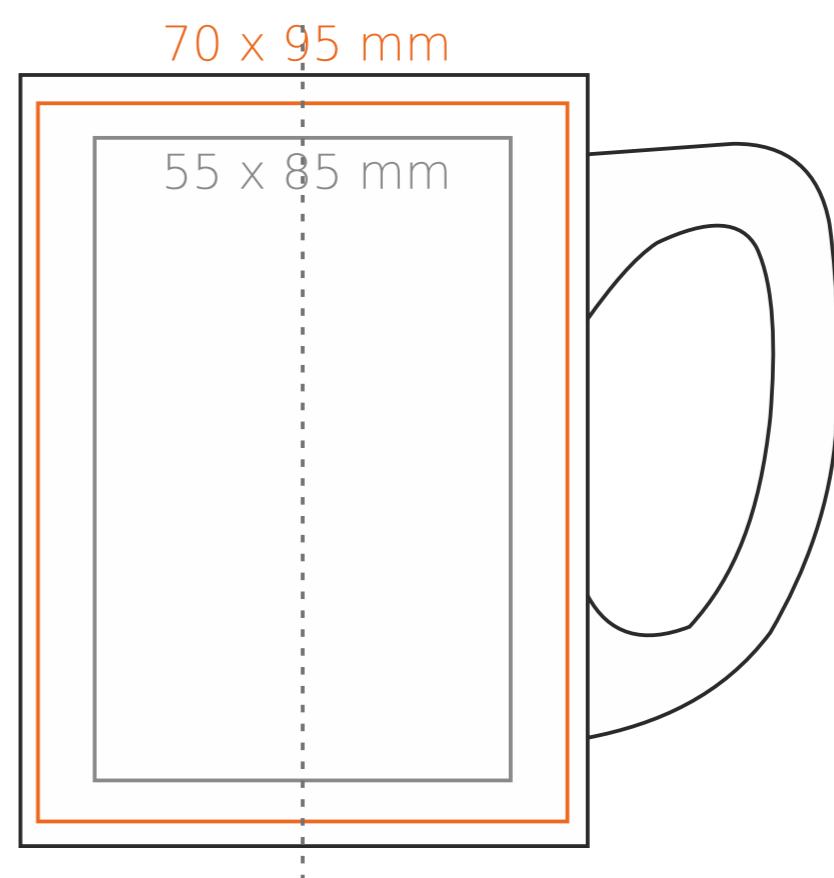

M/049 Anna

280 ml / h: 102 mm / Ø 77 mm

- Imprint on the inside - 40 x 20 mm
- Imprint on the bottom outside - Ø 45 mm

*In the case of projects for transfer print running outside of the standard print area, please contact our sales department.