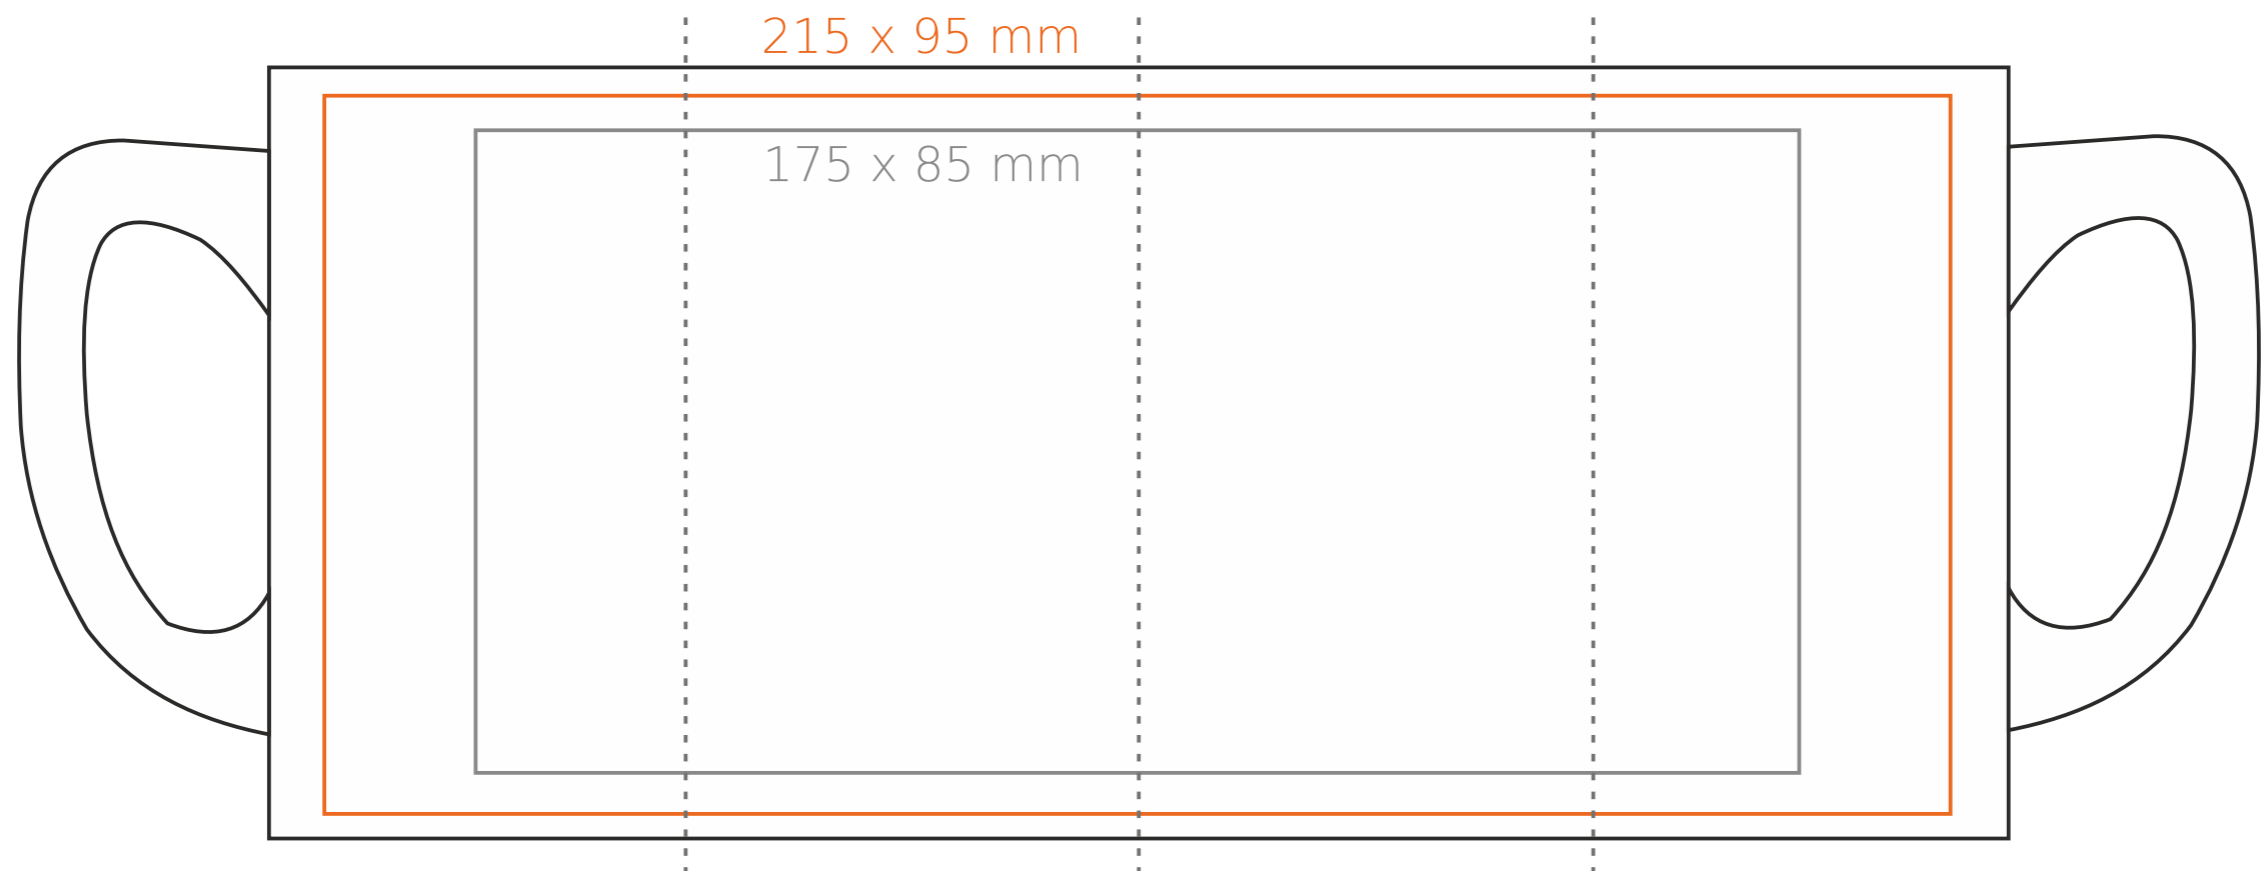

M/049 Anna

280 ml / h: 102 mm / Ø 77 mm

- Imprint on the inside - 40 x 20 mm
- Imprint on the bottom outside - Ø 45 mm

*In the case of projects for transfer print running outside of the standard print area, please contact our sales department.

[How to prepare print material](#)

meaning

- Transfer Print
- Sensitive Touch
- Direct Print