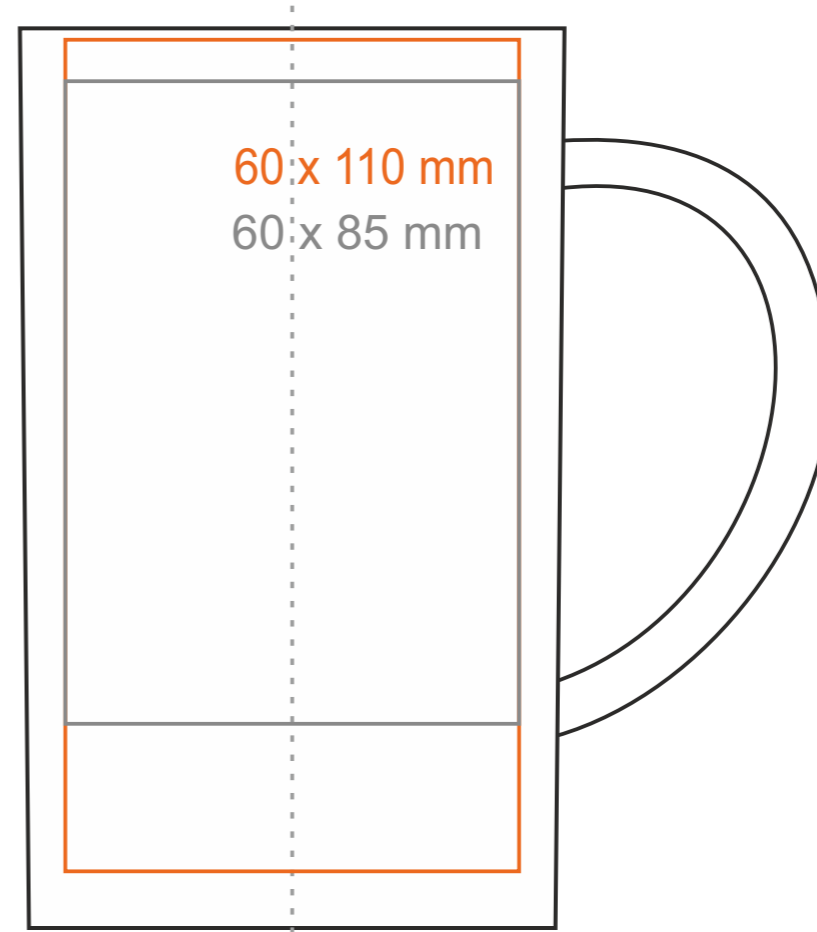

M_503 Viva

300 ml / h: 119 mm / Ø 72 mm

Imprint on the handle
Imprint on the inside
Imprint on the bottom outside

- 110 x 10 mm
- 60 x 20 mm
- Ø 30 mm

*In the case of projects for transfer print running outside of the standard print area, please contact our sales department.