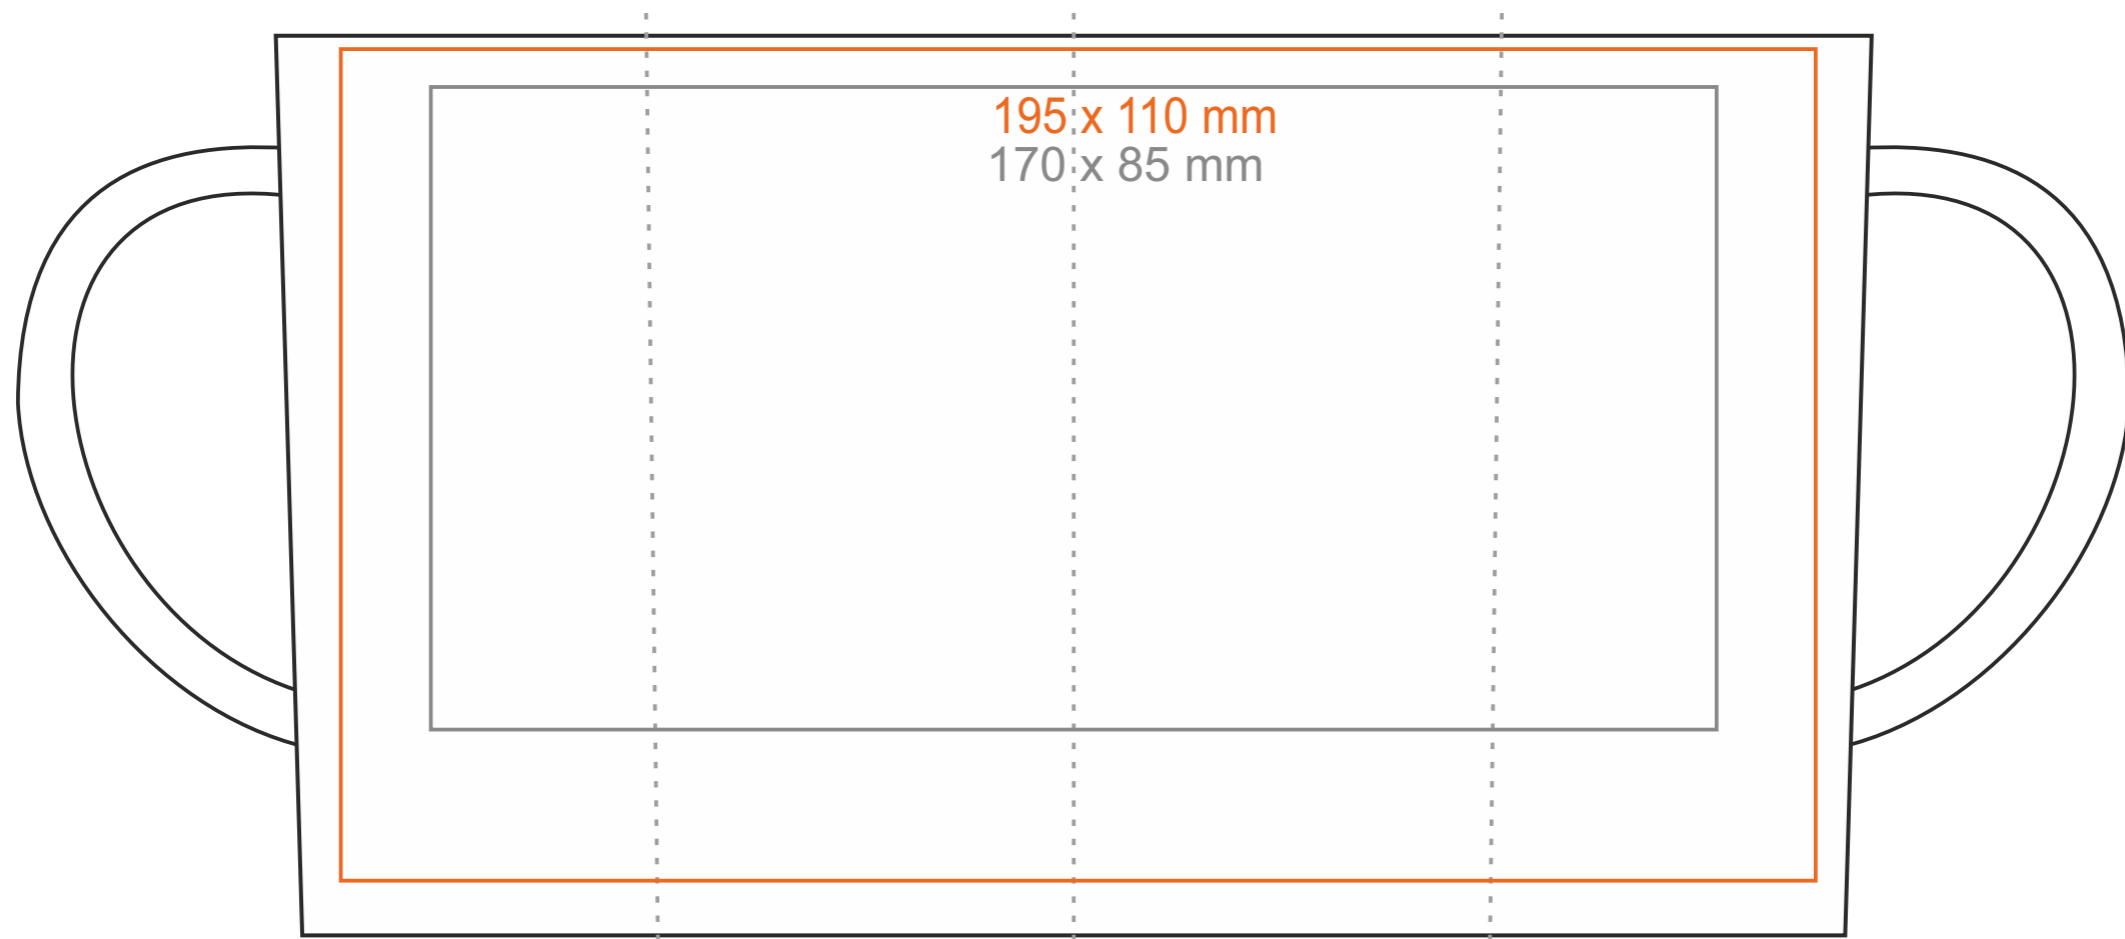

M_503 Viva

300 ml / h: 119 mm / Ø 72 mm

Imprint on the handle
Imprint on the inside
Imprint on the bottom outside

- 110 x 10 mm
- 60 x 20 mm
- Ø 30 mm

*In the case of projects for transfer print running outside of the standard print area, please contact our sales department.

[How to prepare print material](#)

meaning

- Transfer Print
- Sensitive Touch
- Direct Print