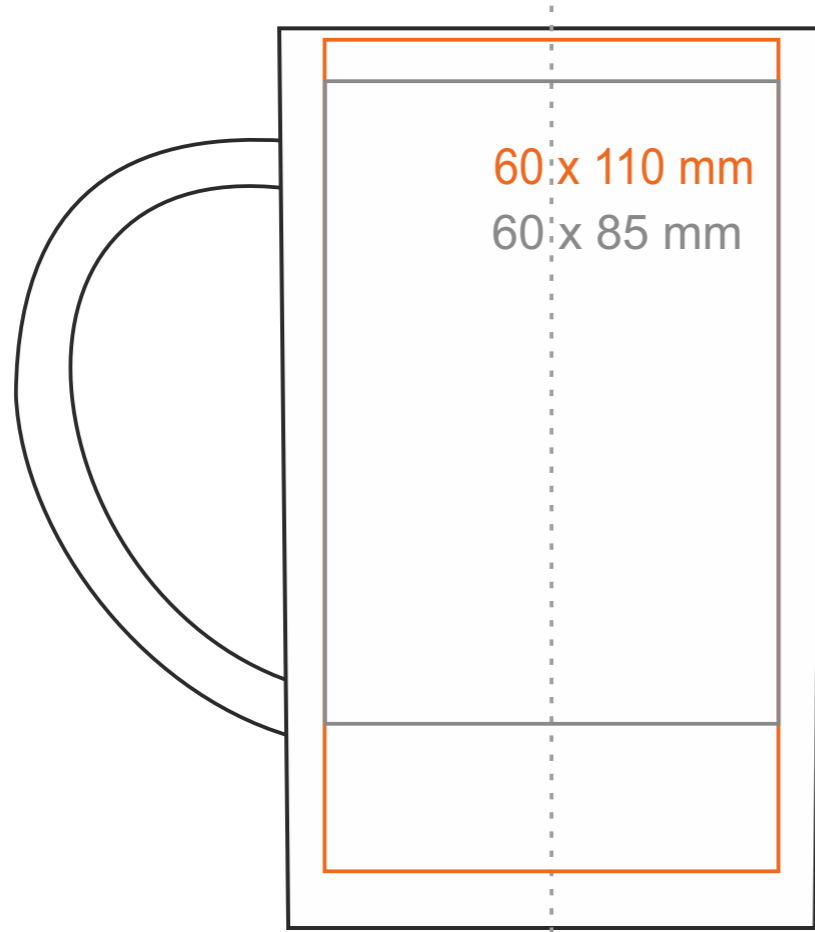

M_503 Viva

300 ml / h: 119 mm / Ø 72 mm

Imprint on the handle
Imprint on the inside
Imprint on the bottom outside

- 110 x 10 mm
- 60 x 20 mm
- Ø 30 mm

*In the case of projects for transfer print running outside of the standard print area, please contact our sales department.

[How to prepare print material](#)

meaning

- Transfer Print
- Sensitive Touch
- Direct Print