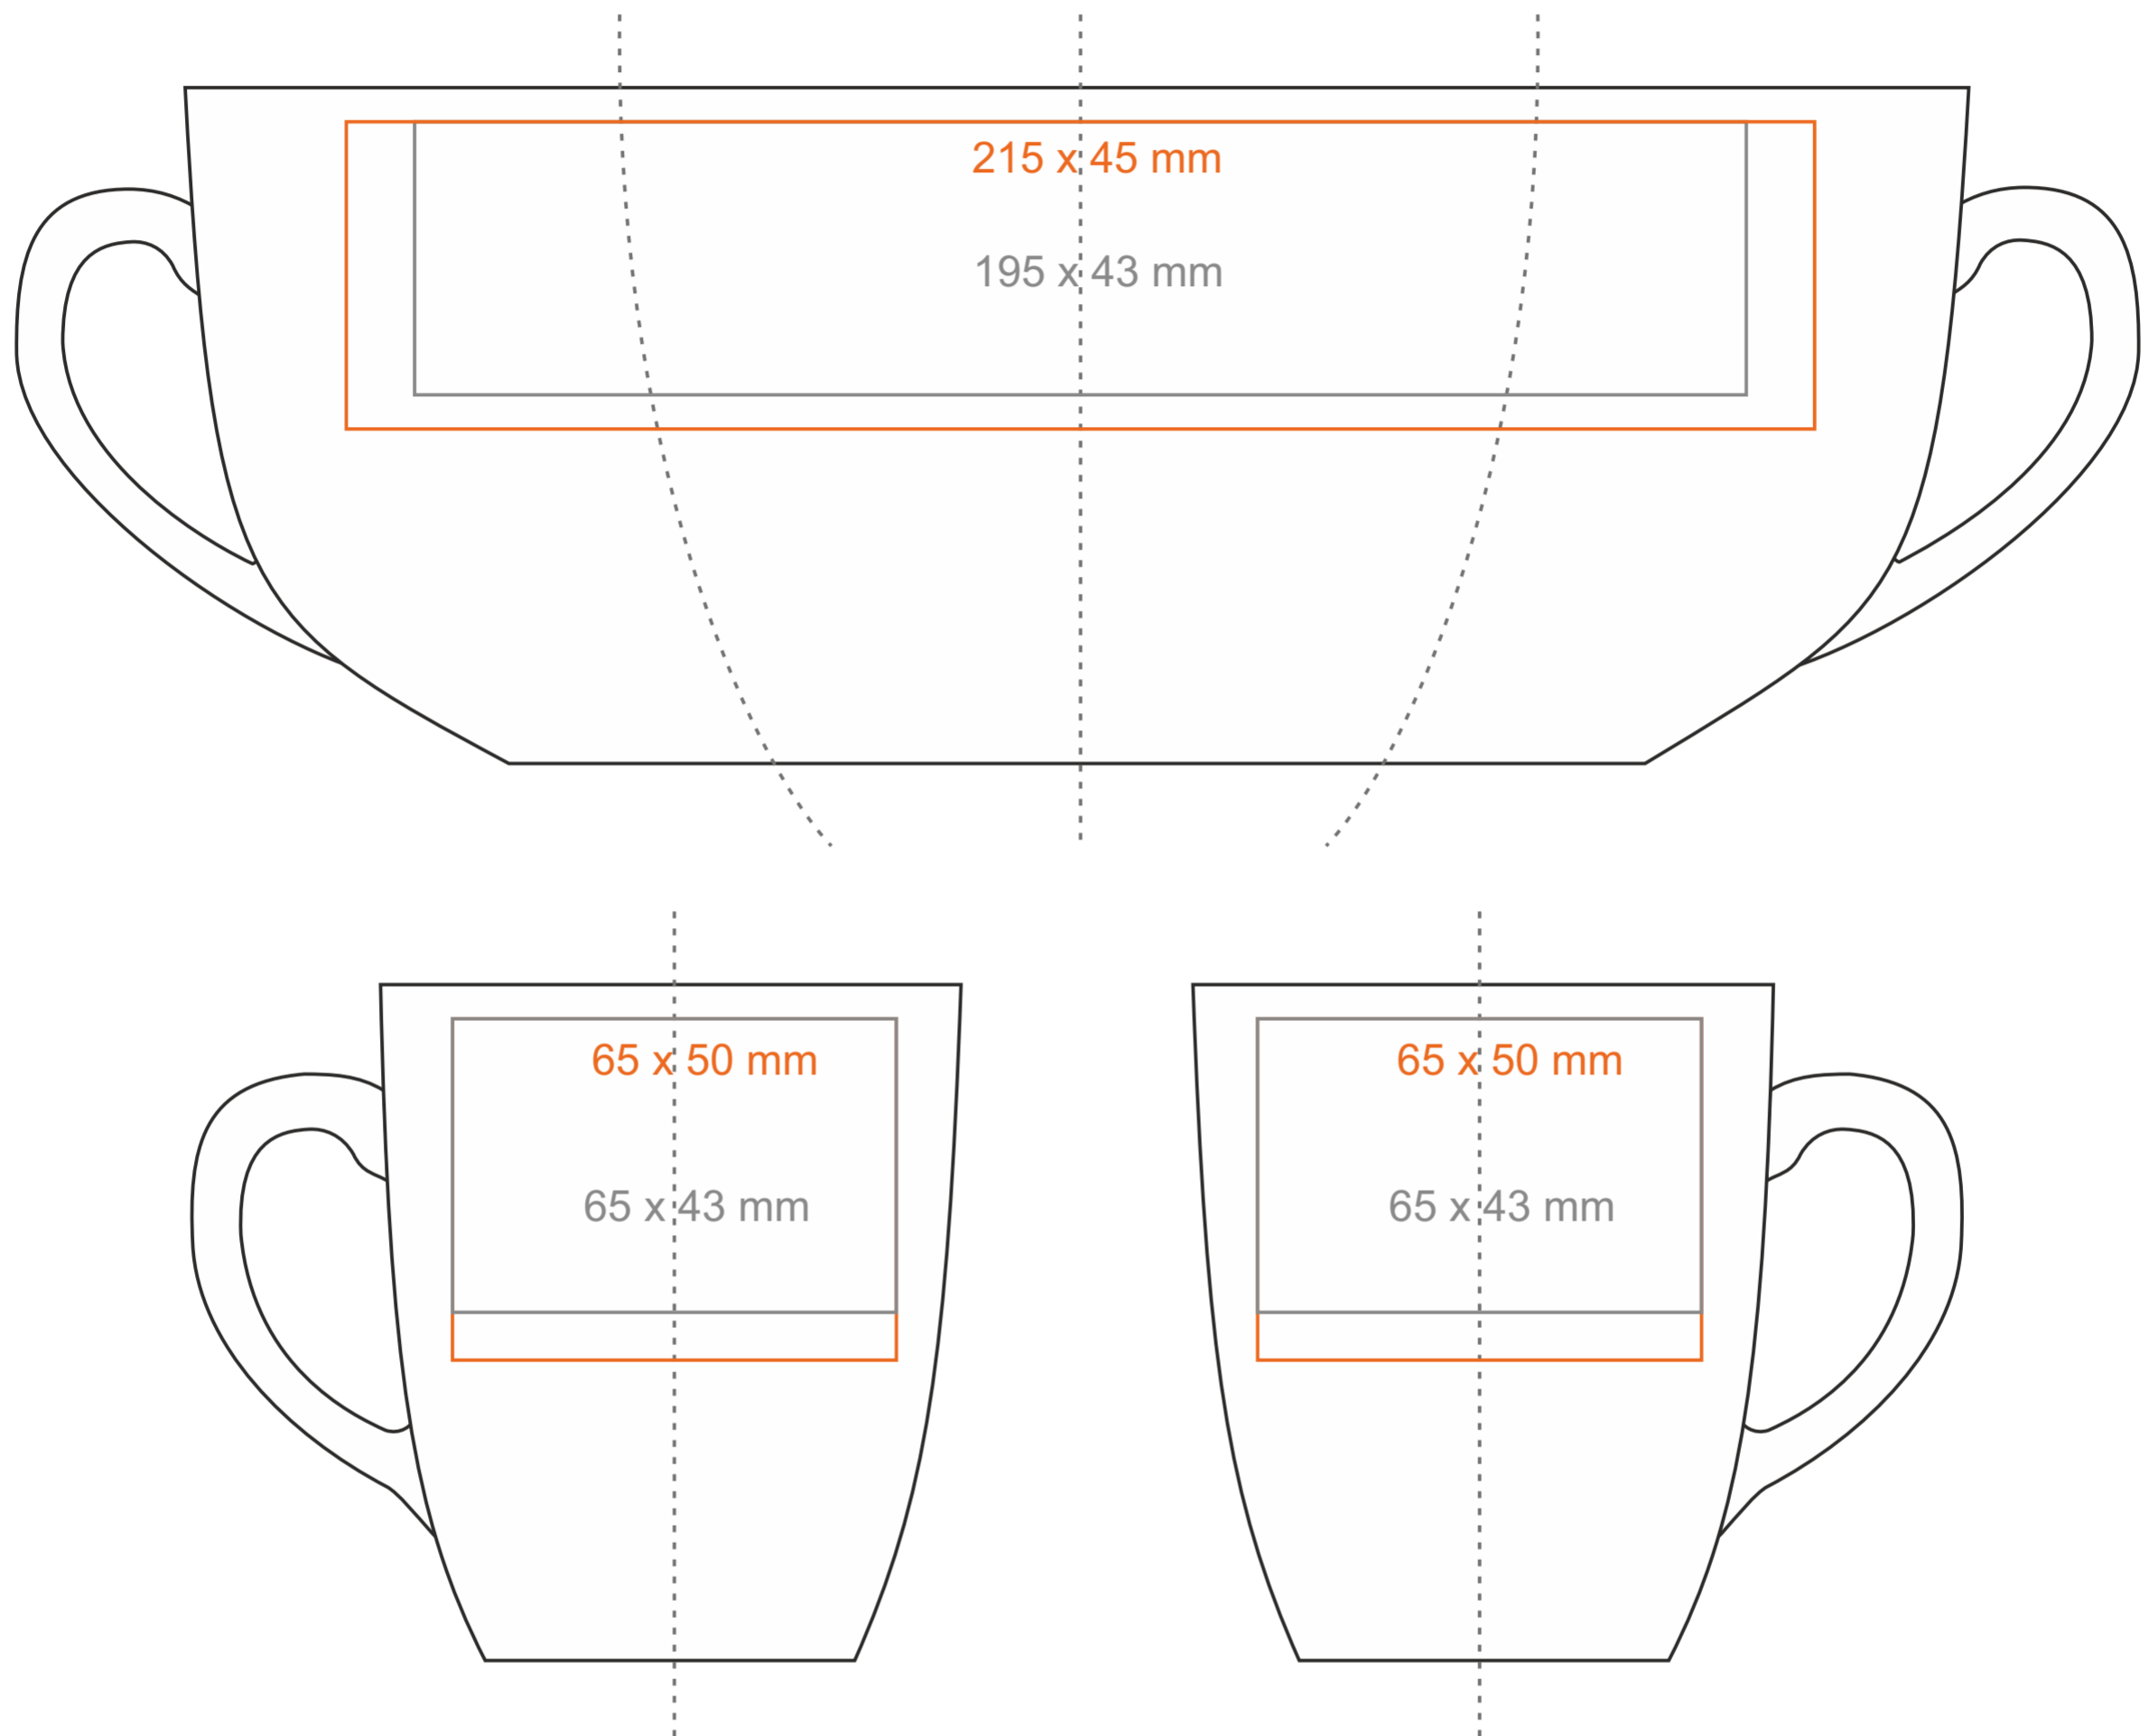

M_508 Ilona Duo

300 ml / h: 99 mm / Ø 82 mm

- Imprint on the handle - 50 x 10 mm
- Imprint on the inside - 50 x 20 mm
- Imprint on the bottom inside - Ø 30 mm
- Imprint on the bottom outside - Ø 35 mm

*In the case of projects for transfer print running outside of the standard print area, please contact our sales department.

[How to prepare print material](#)

meaning

- Transfer Print
- Sensitive Touch
- Direct Print