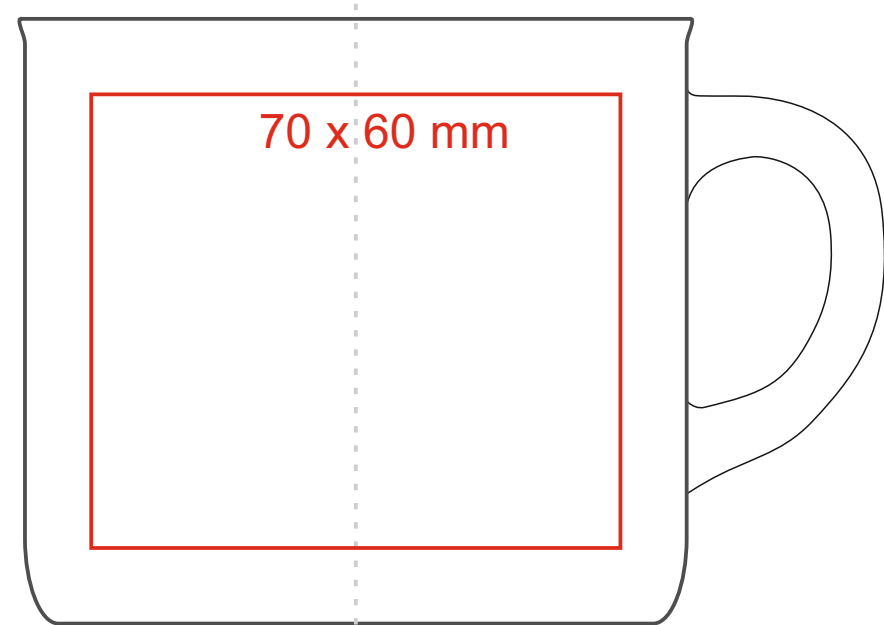

M_519 Loft Art

300 ml / h: 80 mm / Ø 89 mm

[How to prepare print material](#)

meaning

— Sublimation printing