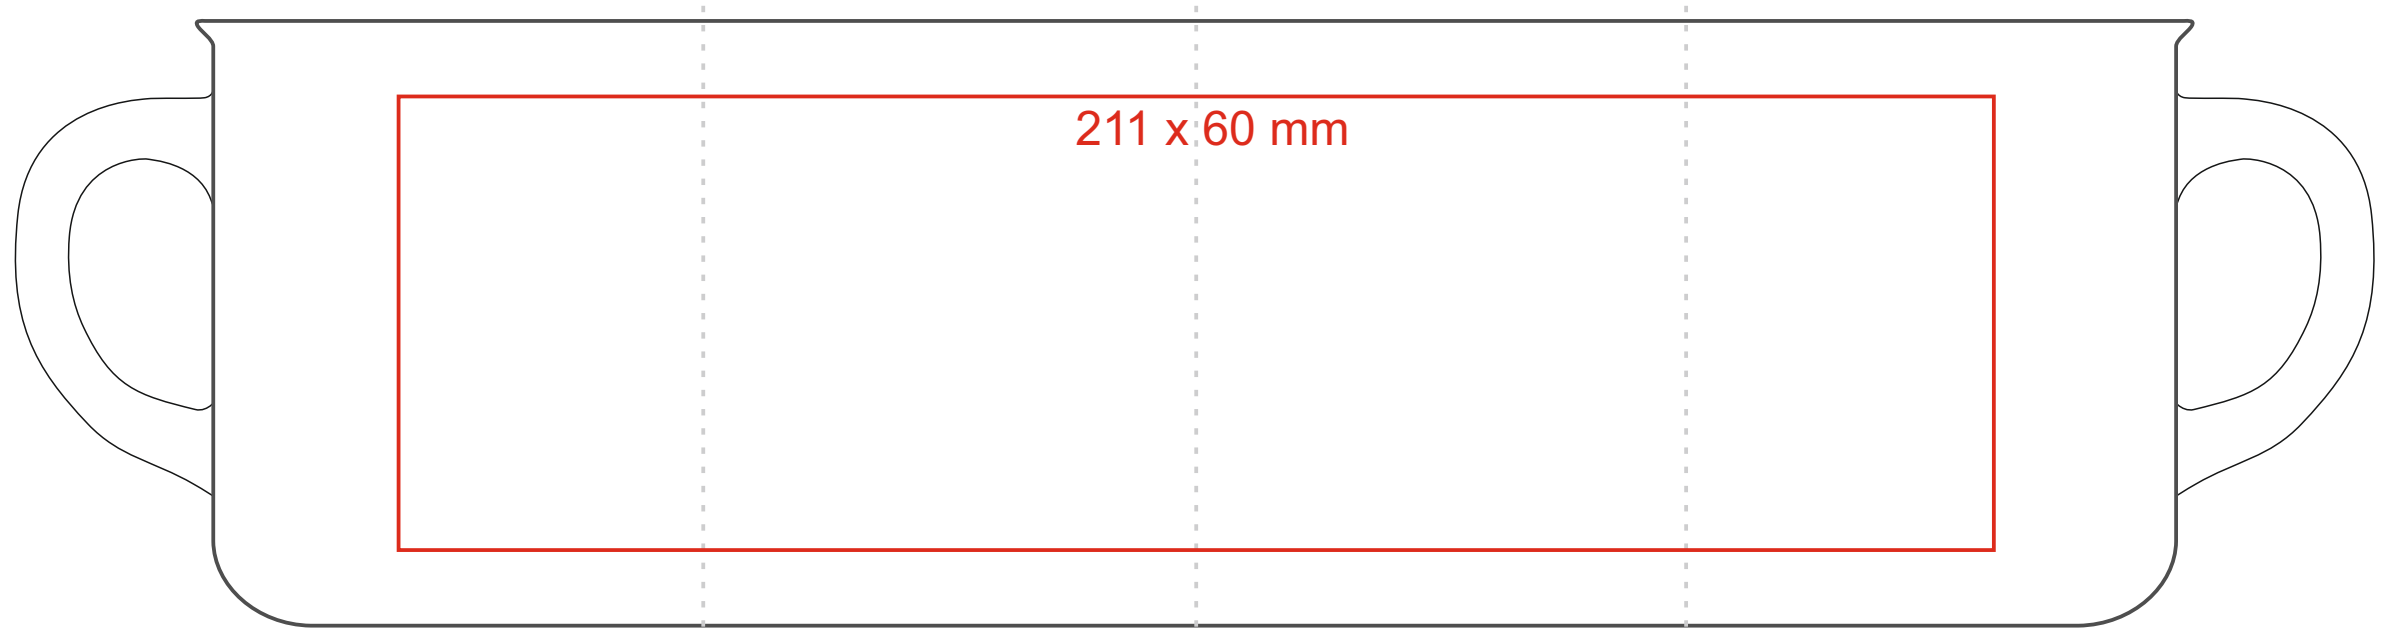

M_519 Loft Art

300 ml / h: 80 mm / Ø 89 mm

[How to prepare print material](#)

meaning

— Sublimation printing