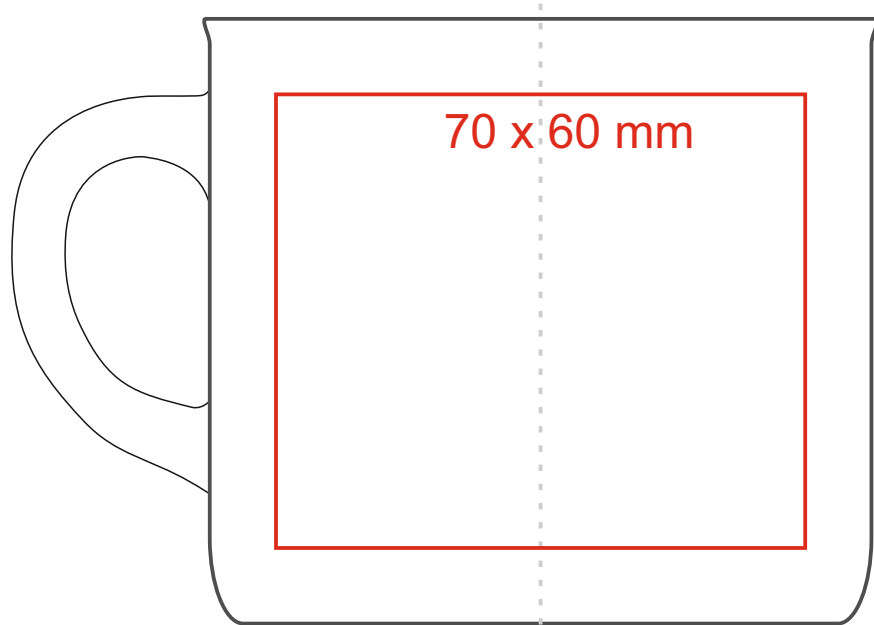

M_519 Loft Art

300 ml / h: 80 mm / Ø 89 mm

[How to prepare print material](#)

meaning

— Sublimation printing